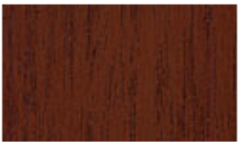

Rustic Collection™

Mahogany