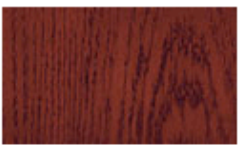

Oak Collection™

Mahogany