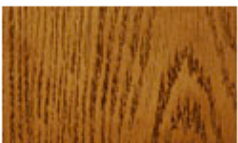

Doors • Fences • Gates • Railings
Window Guards • Decorative

Therma-Tru Stain Colors

Artistic Iron is proud to offer Therma-Tru entry doors. These top-quality entry doors are available in a wide range of finish colors. Below are samples of these colors. Please note that these samples are for reference only. The final color will be slightly different from what appears on your computer screen. Our expert Design Consultants can help you choose the perfect color for your new entry door.

Cedar

Walnut

Oak Collection™

Mahogany

Light Oak

Cherry

English Walnut

Natural Oak