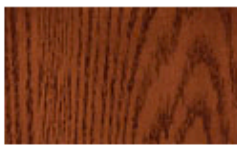

Doors • Fences • Gates • Railings
Window Guards • Decorative

Therma-Tru Stain Colors

Artistic Iron is proud to offer Therma-Tru entry doors. These top-quality entry doors are available in a wide range of finish colors. Below are samples of these colors. Please note that these samples are for reference only. The final color will be slightly different from what appears on your computer screen. Our expert Design Consultants can help you choose the perfect color for your new entry door.

Cedar

Walnut

Oak Collection™

Mahogany

Light Oak

Cherry

English Walnut

Natural Oak