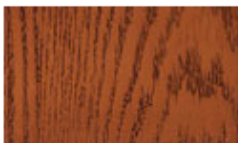

Doors • Fences • Gates • Railings
Window Guards • Decorative

Therma-Tru Stain Colors

Artistic Iron is proud to offer Therma-Tru entry doors. These top-quality entry doors are available in a wide range of finish colors. Below are samples of these colors. Please note that these samples are for reference only. The final color will be slightly different from what appears on your computer screen. Our expert Design Consultants can help you choose the perfect color for your new entry door.

Cedar

Walnut

Oak Collection™

Mahogany

Light Oak

Cherry

English Walnut

Natural Oak